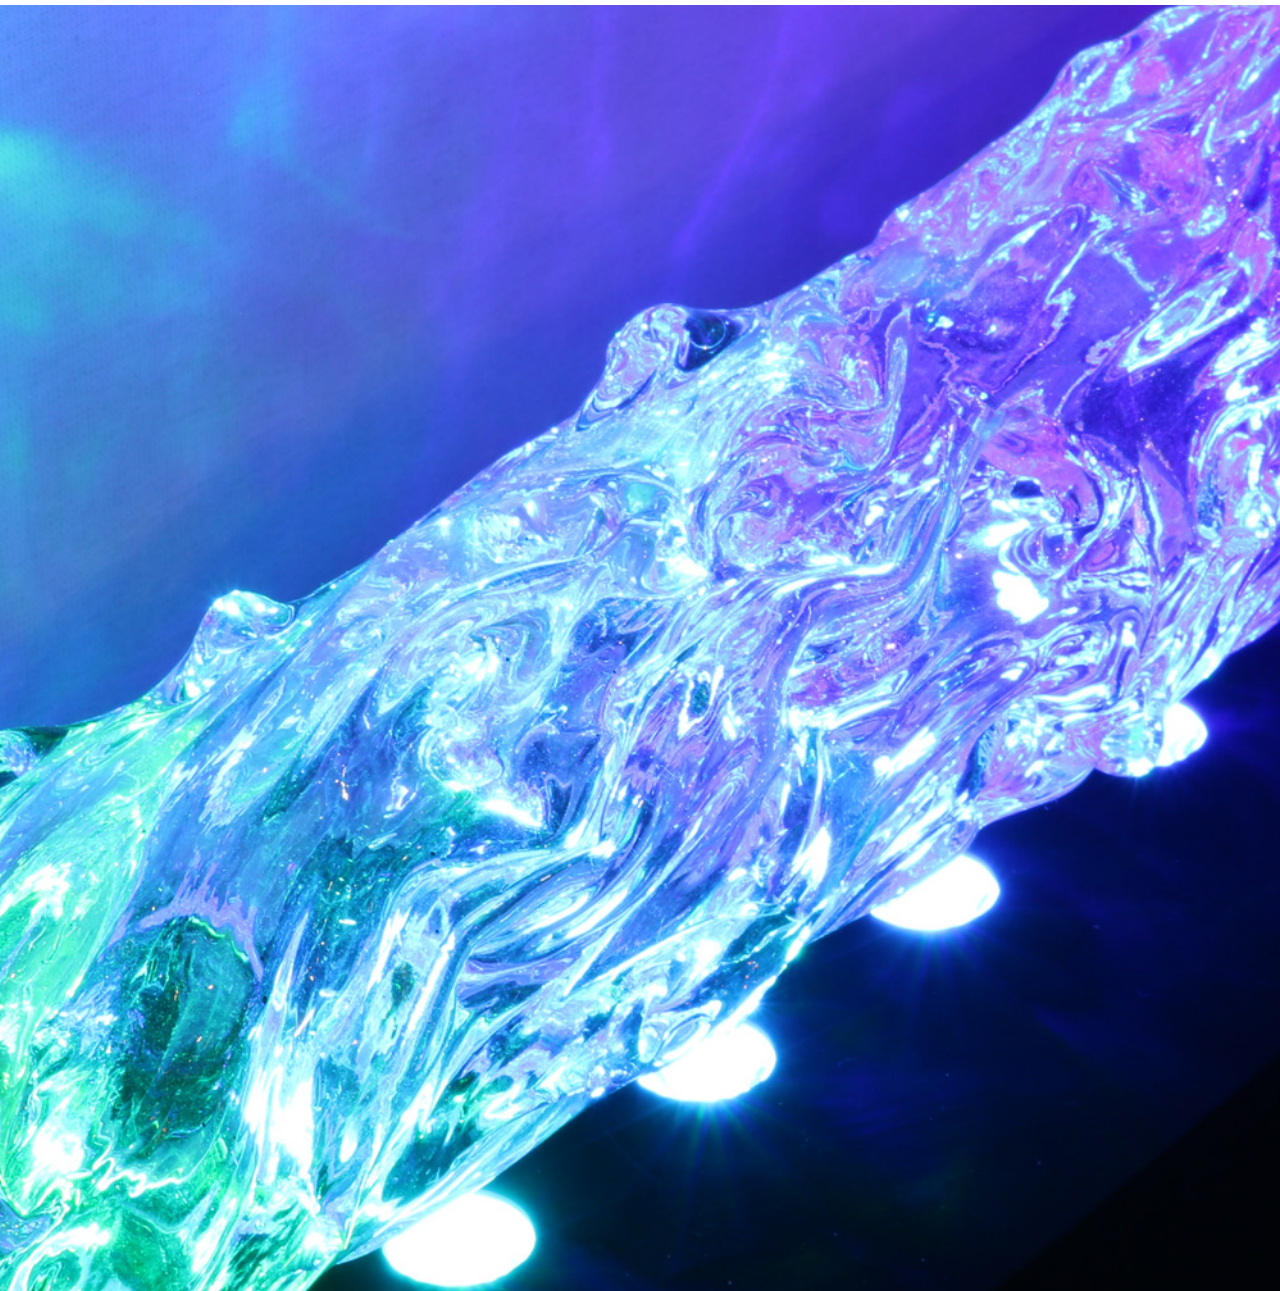

TRANQUILLA

Decorative

Large stand-alone DMX controlled linear LED light projector with unique rotating Murano glass cylinder producing mesmerizing kinetic lighting effects onto walls.

KKDÖ

TRANQUILLA

Decorative

Technical overview

Type	Kinetic floor lamp
LED light source	Warm white 3000K & High Power RGB colour mixing RGB: Red (620-625nm), Green (520-525nm), Blue (455-460nm)
Control	Programmable integral DMX with mini remote control
Cover & Optics	Hand blown Murano glass cylinder underlit with 5° high power LED array
IP Rating	IP40
Finish	Black or white paint finish (Custom paint finish available on request)
Dimensions	L890/W120/H195mm (L35.0/W4.72/H7.67in)

Finish options

Black

White

KKDÖ

TRANQUILLA

Decorative

Named after the Italian word meaning calm, quiet, relaxed, TRANQUILLA is a decorative product where 'Made in Murano' beauty is elevated with the latest LED lighting technology from Korea.