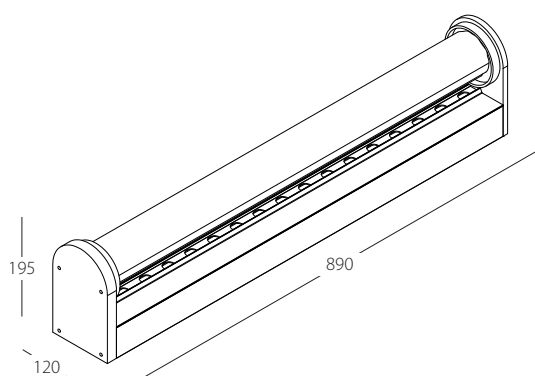

TRANQUILLA

Decorative

Large stand-alone DMX controlled linear LED light projector with unique rotating Murano glass cylinder producing mesmerizing kinetic lighting effects onto walls.

KKDÖ

TRANQUILLA

Decorative

Technical overview

Type	Kinetic floor lamp
LED light source	Warm white 3000K & High Power RGB colour mixing RGB: Red (620-625nm), Green (520-525nm), Blue (455-460nm)
Control	Programmable integral DMX with mini remote control
Cover & Optics	Hand blown Murano glass cylinder underlit with 5° high power LED array
IP Rating	IP40
Finish	Black or white paint finish (Custom paint finish available on request)
Dimensions	L890/W120/H195mm (L35.0/W4.72/H7.67in)