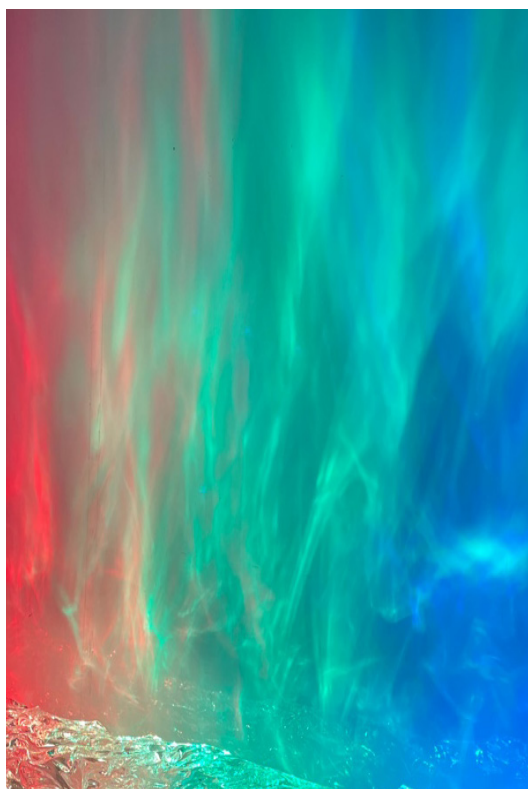

TRANQUILLA

Decorative

Technical overview

Type	Kinetic floor lamp
LED light source	Warm white 3000K & High Power RGB colour mixing RGB: Red (620-625nm), Green (520-525nm), Blue (455-460nm)
Control	Programmable integral DMX with mini remote control
Cover & Optics	Hand blown Murano glass cylinder underlit with 5° high power LED array
IP Rating	IP40
Finish	Black or white paint finish (Custom paint finish available on request)
Dimensions	L890/W120/H195mm (L35.0/W4.72/H7.67in)

Finish options

Black

White

KKDÖ