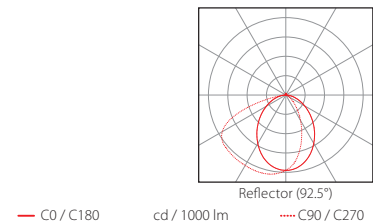

Spotlights

LINI XL Wallwasher 5T Fixture Guide

KKDÖ

Indoor | Trimless | Output up to 500lm/module

Key applications

- ✓ Ceiling
- ✓ Downlighting
- ✓ Interior
- ✓ Picture display
- ✓ Wall grazing
- ✓ Wallwashing

Key features

- ✓ High lumen efficacy
- ✓ IP20
- ✓ Lensed
- ✓ Trimless

LINI XL Wallwasher 5T

Specification sheet

h-
14-18V DC
700mA
11W
45 lm/W
IP20
L70 B10 >50000h
CE
III
LM80 Tested
TM-30 Results

Dimensions	H62.5/W41.1/D241.6(149.2)mm (H2.46/W1.61/D9.51(5.87)in)
PCB Cut-point	-
LED Pitch	27.75mm (1.08in)
Chip	hcc-line: CREE
Cover/Optics	Matt reflector 92.5°
CCT	2700K/3000K/4000K
LED binning	3-step MacAdam ellipse
CRI	90
Lifetime	50,000 hours @ 25°C (50,000 hours @ 77°F)
Operating temp	T _a = -20°C to 40°C (T _c max = 80°C) T _a = -4 to 104°F (T _c max = 176°F)
IP Rating	IP20
Finish	Matt white/Black paint
Mounting	Recessed mounting, Trimless type
Power feed	Single IP20 Connector
Control	Constant current

Reflector		CRI	R9	Rf	Rg
hcc-line	500lm/module 45lm/W	93	63	-	-

LINI XL Wallwasher 5T

Code Table

FIXTURE

Model	Finish	Cover	Option	Colour (CCT)	IP	Cable Length	Power Feed	Lens	Control Type	Input											
LINI XL Spot	LP	Matt White paint	MW	Reflector	V	5 Wallwasher Trimless ¹	5W2	2700K	27	IP20	20	700mm/27.56"	0700	Single no sheath IP20 connector	S20X	24°	24	No Controller	5	CC 700mA	i
		Matt Black paint						3000K	30							40°	40				
								4000K	40												

¹ Wallwasher type is only with reflector having the beam angle of 92.5°

Code Example:

LP	-	MW	-	V	-	5W2	-	30	-	20	-	0700	-	S20X	-	24	-	5	-	i
LINI XL Spot		Matt White paint		Reflector		5 Wallwasher Trimless		3000K		IP20		700mm/27.56"		Single no sheath IP20 connector		24°		No Controller		CC 700mA