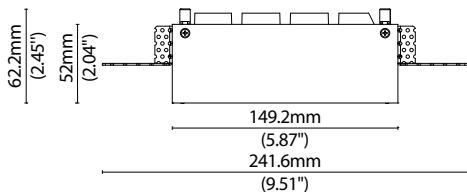

Key features

- ✓ High lumen efficacy
- ✓ IP20
- ✓ Lensed
- ✓ Trimless

LINI XL Wallwasher 5T

Specification sheet

h-
14-18V DC
700mA
11W
45 lm/W
IP20
L70 B10 >50000h
CE
III
LM80 Tested
TM-30 Results

Dimensions	H62.5/W41.1/D241.6(149.2)mm (H2.46/W1.61/D9.51(5.87)in)
PCB Cut-point	-
LED Pitch	27.75mm (1.08in)
Chip	hcc-line: CREE
Cover/Optics	Matt reflector 92.5°
CCT	2700K/3000K/4000K
LED binning	3-step MacAdam ellipse
CRI	90
Lifetime	50,000 hours @ 25°C (50,000 hours @ 77°F)
Operating temp	T _a = -20°C to 40°C (T _c max = 80°C) T _a = -4 to 104°F (T _c max = 176°F)
IP Rating	IP20
Finish	Matt white/Black paint
Mounting	Recessed mounting, Trimless type
Power feed	Single IP20 Connector
Control	Constant current

Reflector		CRI	R9	Rf	Rg
hcc-line	500lm/module 45lm/W	93	63	-	-

LINI XL Wallwasher 5T

Code Table

FIXTURE

Model	Finish	Cover	Option	Colour (CCT)	IP	Cable Length	Power Feed	Lens	Control Type	Input											
LINI XL Spot	LP	Matt White paint	MW	Reflector	V	5 Wallwasher Trimless ¹	5W2	2700K	27	IP20	20	700mm/27.56"	0700	Single no sheath IP20 connector	S20X	24°	24	No Controller	5	CC 700mA	i
		Matt Black paint						3000K	30							40°	40				
								4000K	40												

¹ Wallwasher type is only with reflector having the beam angle of 92.5°

Code Example:

LP	-	MW	-	V	-	5W2	-	30	-	20	-	0700	-	S20X	-	24	-	5	-	i
LINI XL Spot		Matt White paint		Reflector		5 Wallwasher Trimless		3000K		IP20		700mm/27.56"		Single no sheath IP20 connector		24°		No Controller		CC 700mA

LED ENGINE VARIANTS (LED STRIP TYPE)

Luminaire	Lumen/module	W	Spec Doc	LED Pitch	Dimension
LINI XL Spot 5 Trimless	750	11	LiNi XL Spot 5T	27.5mm (1.08in)	H62/W41/D242(150)mm (H2.44/W1.61/D9.53(5.87)in)
LINI XL Wallwasher 5 Trimless	500	11	LiNi XL Wallwasher 5T	27.75mm (1.08in)	H62.5/W41.1/D241.6(149.2)mm (H2.46/W1.61/D9.51(5.87)in)