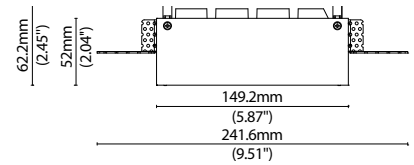

Key features

- ✓ High lumen efficacy
- ✓ IP20
- ✓ Lensed
- ✓ Trimless

LINI XL Wallwasher 5T

Specification sheet

h-
14-18V DC
700mA
11W
45 lm/W
IP20
L70 B10 >50000h
CE
III
LM80 Tested
TM-30 Results

Dimensions	H62.5/W41.1/D241.6(149.2)mm (H2.46/W1.61/D9.51(5.87)in)
PCB Cut-point	-
LED Pitch	27.75mm (1.08in)
Chip	hcc-line: CREE
Cover/Optics	Matt reflector 92.5°
CCT	2700K/3000K/4000K
LED binning	3-step MacAdam ellipse
CRI	90
Lifetime	50,000 hours @ 25°C (50,000 hours @ 77°F)
Operating temp	T _a = -20°C to 40°C (T _c max = 80°C) T _a = -4 to 104°F (T _c max = 176°F)
IP Rating	IP20
Finish	Matt white/Black paint
Mounting	Recessed mounting, Trimless type
Power feed	Single IP20 Connector
Control	Constant current

Reflector		CRI	R9	Rf	Rg
hcc-line	500lm/module 45lm/W	93	63	-	-

LINI XL Wallwasher 5T

Code Table

FIXTURE

Model	Finish	Cover	Option	Colour (CCT)	IP	Cable Length	Power Feed	Lens	Control Type	Input											
LINI XL Spot	LP	Matt White paint	MW	Reflector	V	5 Wallwasher Trimless ¹	5W2	2700K	27	IP20	20	700mm/27.56"	0700	Single no sheath IP20 connector	S20X	24°	24	No Controller	5	CC 700mA	i
		Matt Black paint						3000K	30							40°	40				
								4000K	40												

¹ Wallwasher type is only with reflector having the beam angle of 92.5°

Code Example:

LP	-	MW	-	V	-	5W2	-	30	-	20	-	0700	-	S20X	-	24	-	5	-	i
LINI XL Spot		Matt White paint		Reflector		5 Wallwasher Trimless		3000K		IP20		700mm/27.56"		Single no sheath IP20 connector		24°		No Controller		CC 700mA

LED ENGINE VARIANTS (LED STRIP TYPE)

Luminaire	Lumen/module	W	Spec Doc	LED Pitch	Dimension
LINI XL Spot 5 Trimless	750	11	LiNi XL Spot 5T	27.5mm (1.08in)	H62/W41/D242(150)mm (H2.44/W1.61/D9.53(5.87)in)
LINI XL Wallwasher 5 Trimless	500	11	LiNi XL Wallwasher 5T	27.75mm (1.08in)	H62.5/W41.1/D241.6(149.2)mm (H2.46/W1.61/D9.51(5.87)in)