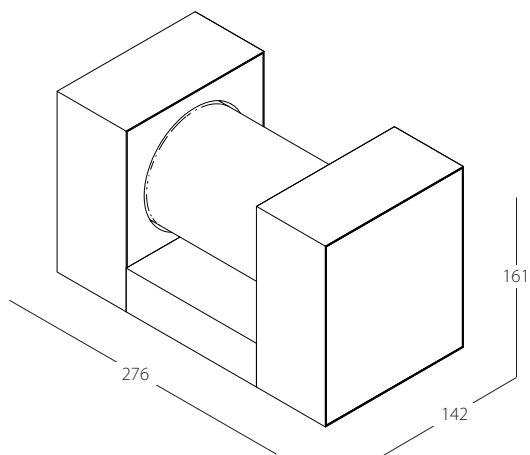

## Technical overview

<b>Type</b>	<i>Kinetic floor lamp</i>
<b>LED light source</b>	<i>RGBW colour mixing 8.4W/External 12V DC Power Supply</i>
<b>Control</b>	<i>Internal DMX</i>
<b>Cover &amp; Optics</b>	<i>Japanese Okamoto glass cylinder with 5° high power LED array</i>
<b>IP Rating</b>	<i>IP40</i>
<b>Finish</b>	<i>Painted black steel</i>
<b>Dimensions</b>	<i>L276/W142/H161mm (L10.87/W5.59/H6.34in)</i>