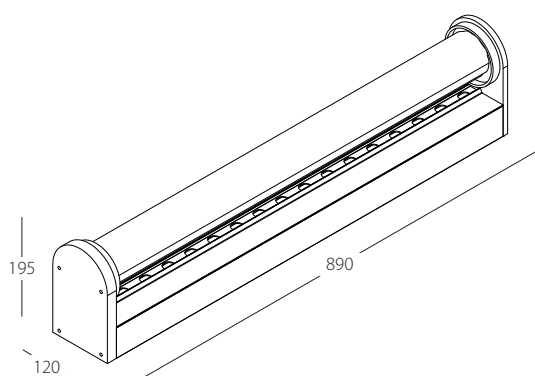

TRANQUILLA

Decorative

Large stand-alone DMX controlled linear LED light projector with unique rotating Murano glass cylinder producing mesmerizing kinetic lighting effects onto walls.

KKDÖ

TRANQUILLA

Decorative

Technical overview

Type	Kinetic floor lamp
LED light source	Warm white 3000K & High Power RGB colour mixing RGB: Red (620-625nm), Green (520-525nm), Blue (455-460nm)
Control	Programmable integral DMX with mini remote control
Cover & Optics	Hand blown Murano glass cylinder underlit with 5° high power LED array
IP Rating	IP40
Finish	Black or white paint finish (Custom paint finish available on request)
Dimensions	L890mm/W120/H195 (L35.0/W4.72/H7.67in)