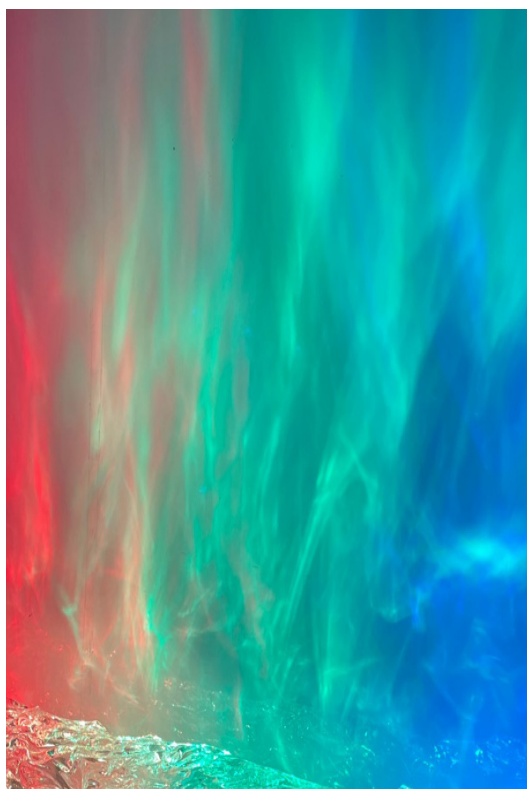

TRANQUILLA

Decorative

Technical overview

Type	Kinetic floor lamp
LED light source	Warm white 3000K & High Power RGB colour mixing RGB: Red (620-625nm), Green (520-525nm), Blue (455-460nm)
Control	Programmable integral DMX with mini remote control
Cover & Optics	Hand blown Murano glass cylinder underlit with 5° high power LED array
IP Rating	IP40
Finish	Black or white paint finish (Custom paint finish available on request)
Dimensions	L890mm/W120/H195 (L35.0/W4.72/H7.67in)

Finish options

Black

White

KKDÖ