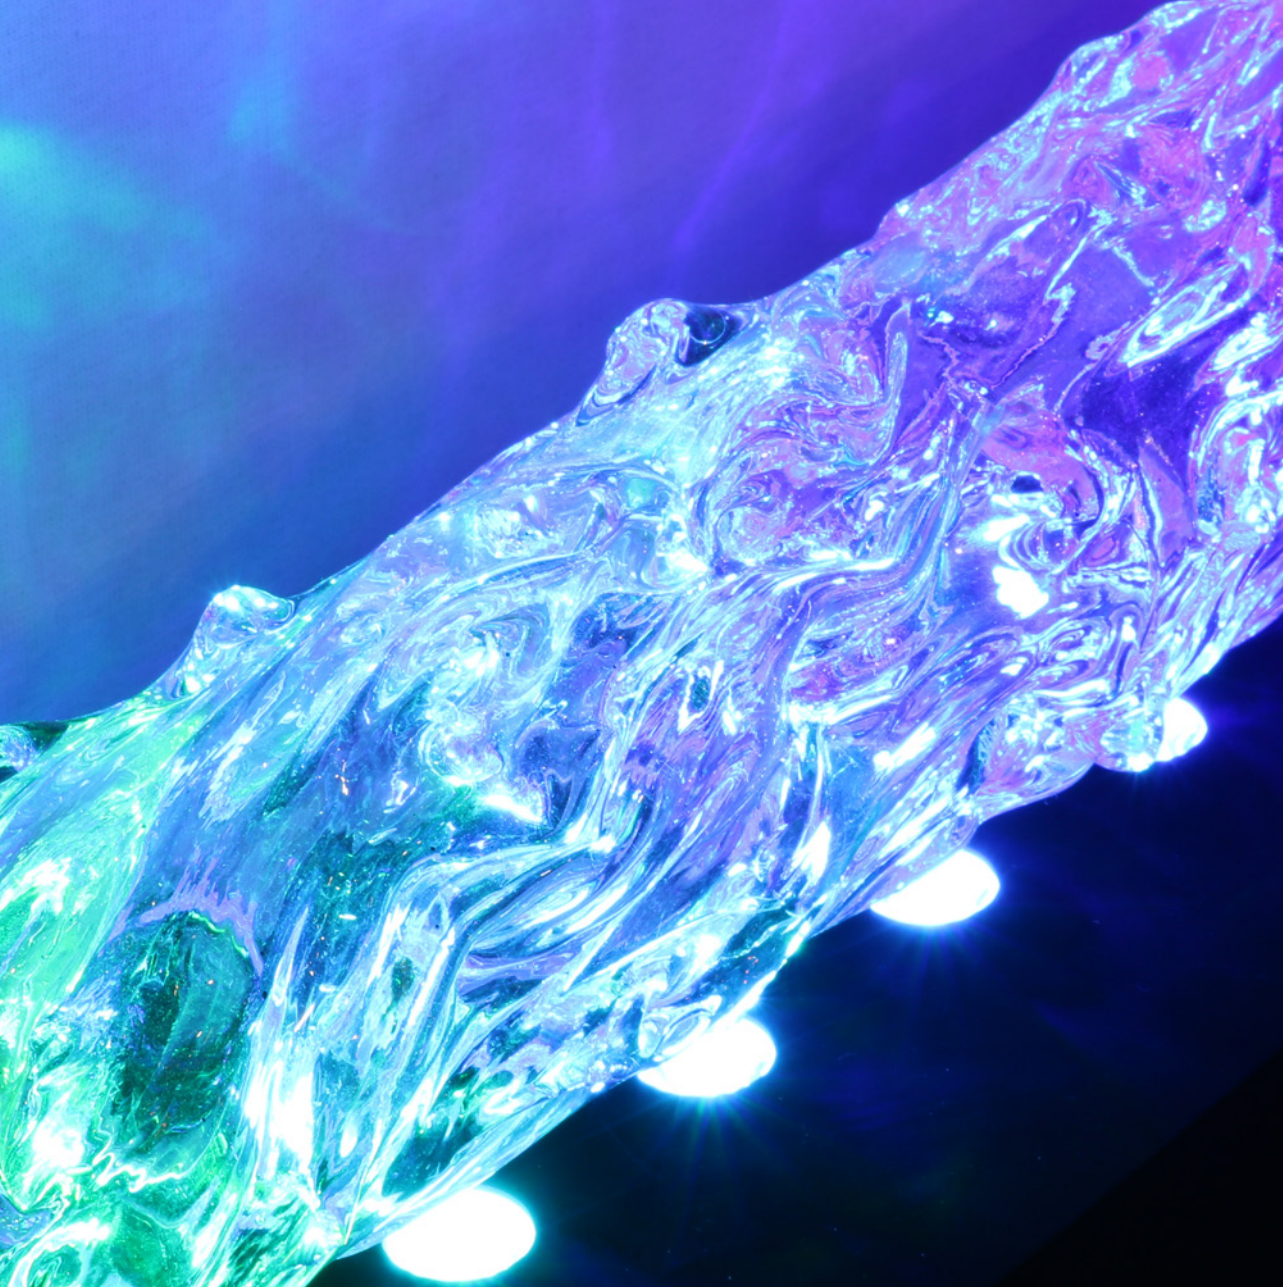

TRANQUILLA

Decorative

Large stand-alone DMX controlled linear LED light projector with unique rotating Murano glass cylinder producing mesmerizing kinetic lighting effects onto walls.

KKDÖ

TRANQUILLA

Decorative

Technical overview

Type	Kinetic floor lamp
LED light source	Warm white 3000K & High Power RGB colour mixing RGB: Red (620-625nm), Green (520-525nm), Blue (455-460nm)
Control	Programmable integral DMX with mini remote control
Cover & Optics	Hand blown Murano glass cylinder underlit with 5° high power LED array
IP Rating	IP40
Finish	Black or white paint finish (Custom paint finish available on request)
Dimensions	L890mm/W120/H195 (L35.0/W4.72/H7.67in)

Finish options

Black

White

KKDÖ

TRANQUILLA

Decorative

Named after the Italian word meaning calm, quiet, relaxed, TRANQUILLA is a decorative product where 'Made in Murano' beauty is elevated with the latest LED lighting technology from Korea.